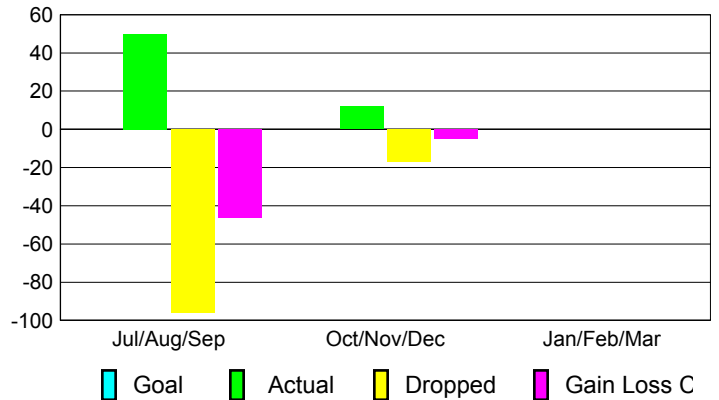

Membership Results 2012-2013

Goal, New, Dropped, Gain/Loss

Comparison of Membership Gain/Loss

Current Year Compared to the Previous Year