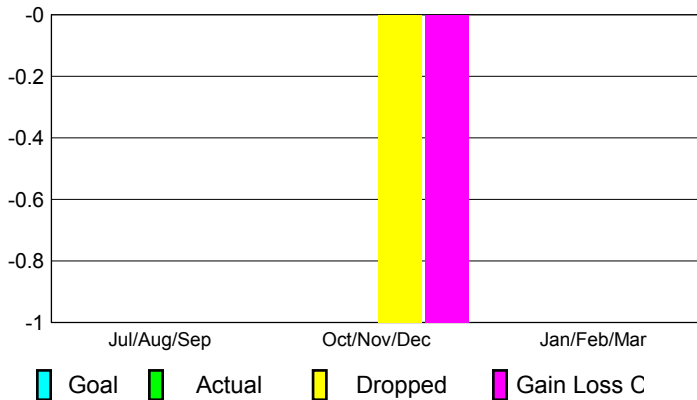

2012-2013 GMT Reports for District (or Undistricted) **District 110AZ**

GMT: **HOWARD PATRICK LEE**

Location: **NETHERLANDS**

GMT CA: **4**

CLUBS

Club Results
2012-2013

Clubs
2011-2012

Month	New Club Goal	Actual New Clubs	Actual Dropped Clubs	Gain/Loss of Clubs	Gain/Loss of Clubs
Jul/Aug/Sep	0	0	0	0	0
Oct/Nov/Dec	0	0	-1	-1	0
Jan/Feb/Mar	0				0
Totals	0	0	-1	-1	0

Club Results 2012-2013

Goal, New, Dropped, Gain/Loss

Comparison of Club Gain/Loss

Current Year Compared to the Previous Year

YTD Status Quo Clubs 2012-2013

Status Quo Clubs Compared to Status Quo Members

MEMBERSHIP