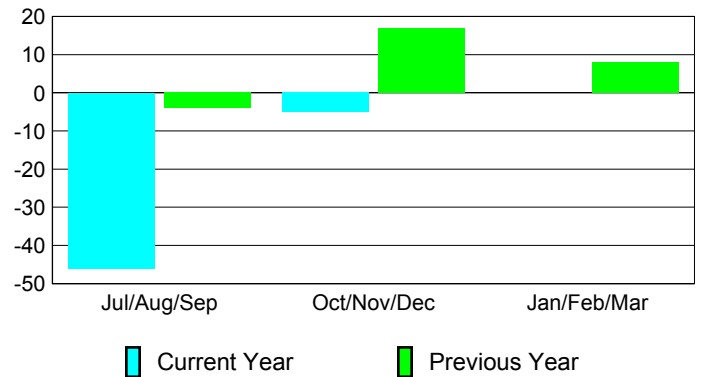

Membership Results
2012-2013

Membership
2011-2012

Month	Net Memb Goal	Actual New Memb	Actual Dropped Memb	Gain/Loss of Memb	Gain/Loss of Memb
Jul/Aug/Sep	0	50	-96	-46	-4
Oct/Nov/Dec	0	12	-17	-5	17
Jan/Feb/Mar	0				8
Totals	0	62	-113	-51	21

Membership Results 2012-2013

Goal, New, Dropped, Gain/Loss

Comparison of Membership Gain/Loss

Current Year Compared to the Previous Year

Gender Comparison 2012-2013

Jul/Aug/Sep

Oct/Nov/Dec

Jan/Feb/Mar