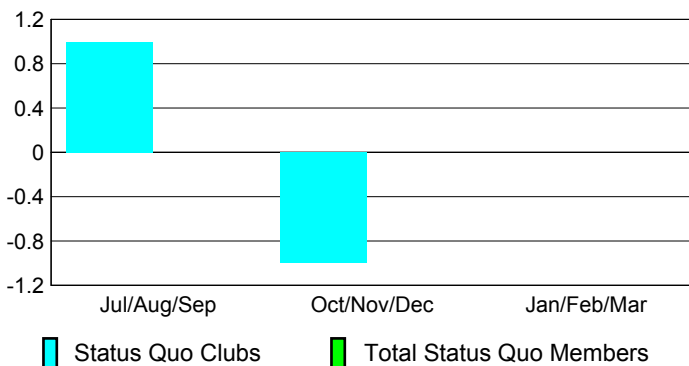

Club Results 2012-2013

Goal, New, Dropped, Gain/Loss

Comparison of Club Gain/Loss

Current Year Compared to the Previous Year

YTD Status Quo Clubs 2012-2013

Status Quo Clubs Compared to Status Quo Members

MEMBERSHIP

Membership Results
2012-2013

Membership
2011-2012

Month	Net Memb Goal	Actual New Memb	Actual Dropped Memb	Gain/Loss of Memb	Gain/Loss of Memb
Jul/Aug/Sep	0	50	-96	-46	-4
Oct/Nov/Dec	0	12	-17	-5	17
Jan/Feb/Mar	0				8
Totals	0	62	-113	-51	21